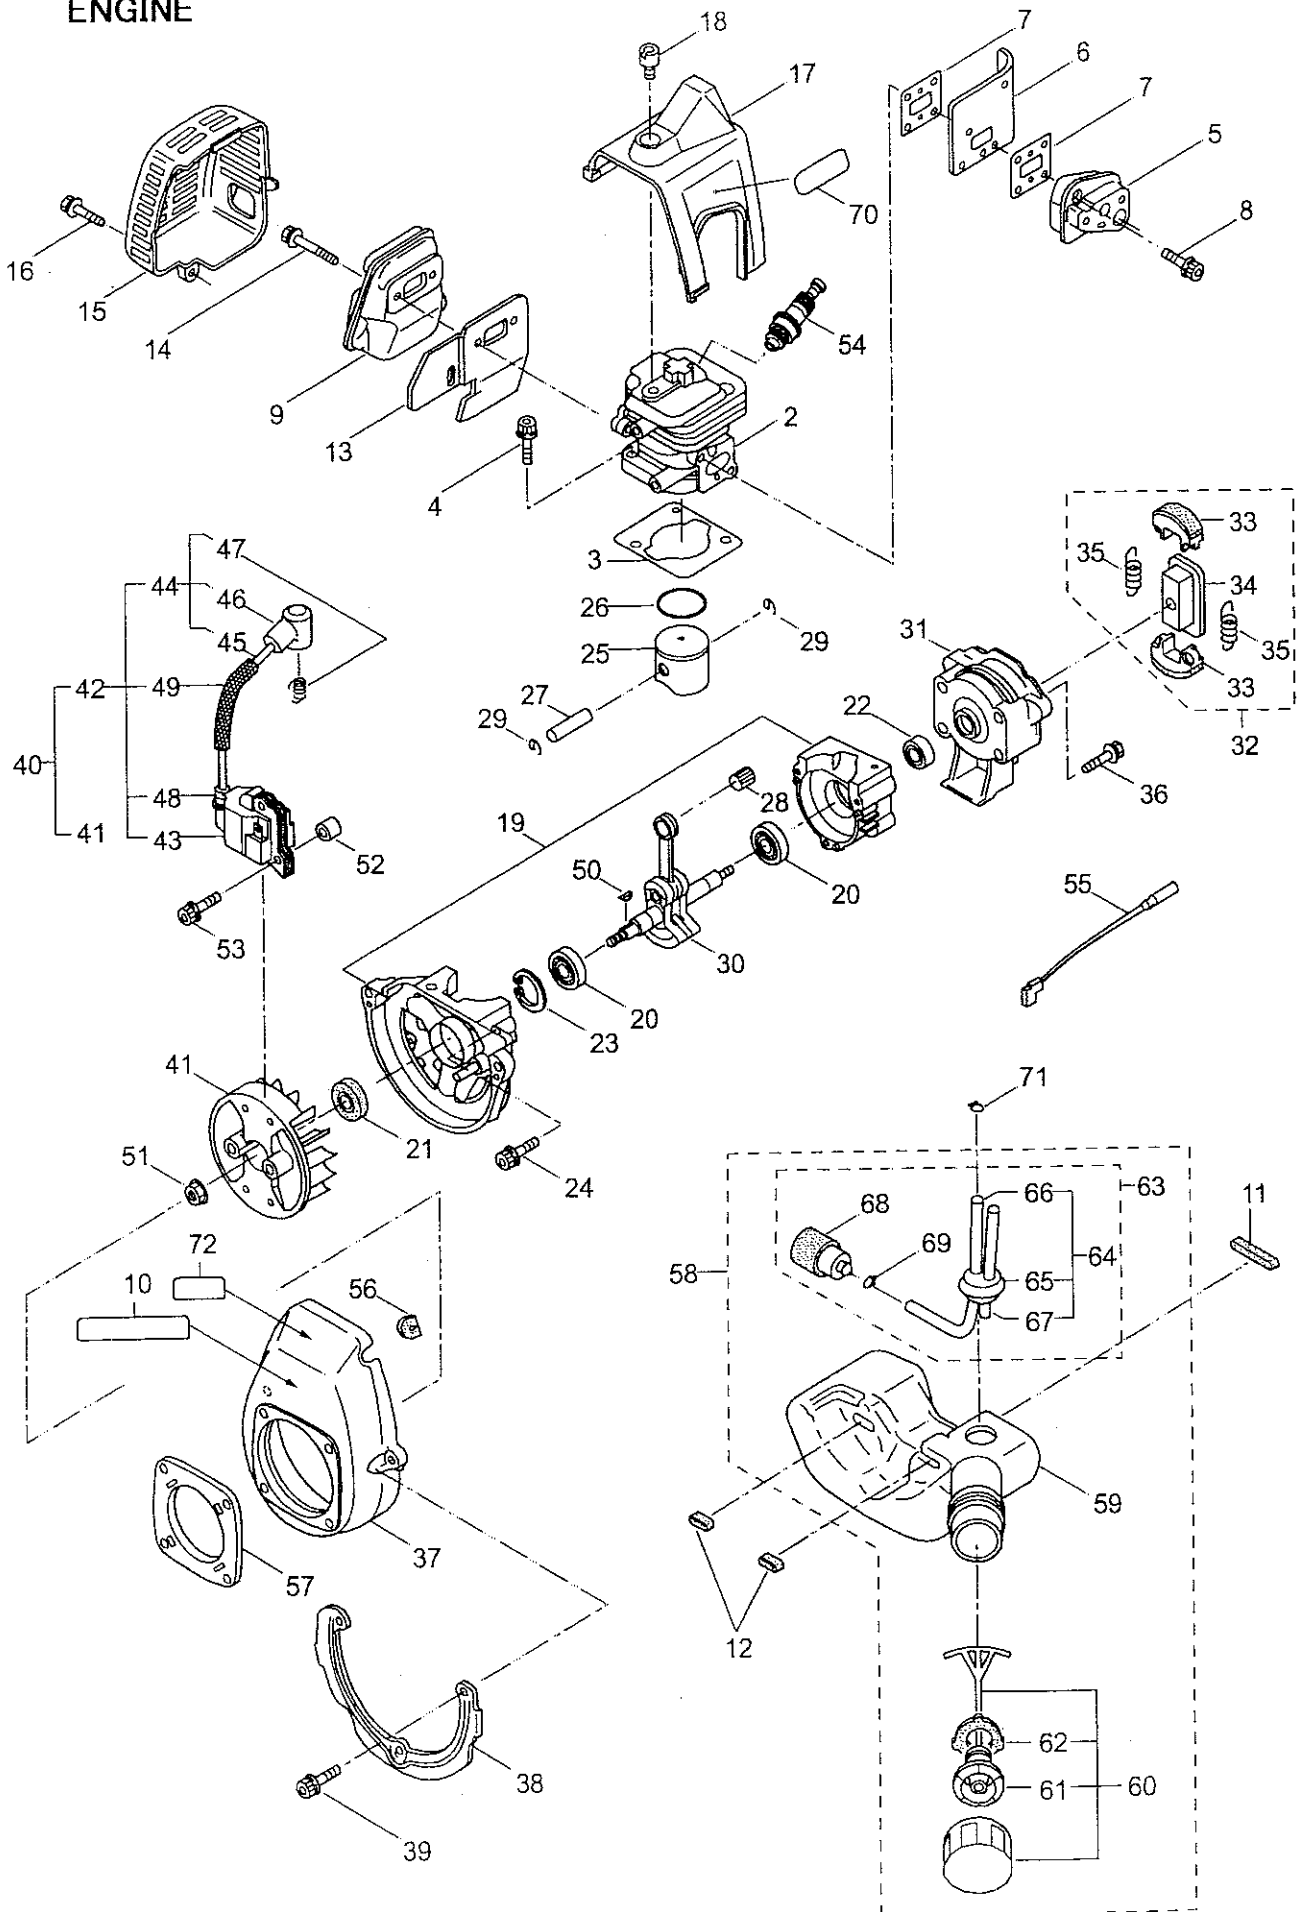

2·HTK-2360MT
ENGINE

Ref.No.	Part No.	Part Name	Q'ty	Remarks
2-1	850799	Engine	1	LE230/112
2-2	263768	Cylinder	1	New gasket required
2-3	263770	Gasket	1	
2-4	267290	Cap Screw	2	M5x20
2-5	265802	Insulator	1	New gasket required
2-6	265794	Air Duct	1	
2-7	261171	Gasket	2	
2-8	265924	Cap Screw	2	M5x25
2-9	280571	Muffler	1	
2-10	266959	Label	1	Caution
2-11	263824	Pad	1	
2-12	264318	Pad	2	
2-13	263777	Gasket	1	
2-14	264223	Cap Screw	2	M5x40
2-15	263802	Muffler Cover	1	
2-16	261607	Cap Screw	5	M5x16
2-17	269948	Top Cover	1	
2-18	265742	Knob	1	
2-19	264542	Crankcase Comp	1	
2-20	261181	Bearing	2	#6000C3
2-21	262712	Oil Seal	1	TC10267
2-22	262713	Oil Seal	1	TC10207
2-23	054676	Snap Ring	1	#26
2-24	261246	Cap Screw	3	M5x25
2-25	263569	Piston	1	
2-26	263789	Piston Ring	1	
2-27	261036	Piston Pin	1	
2-28	263957	Bearing,Needle	1	KTV81112EG01 B2
2-29	261576	Clip,Piston	2	
2-30	264643	Shaft Comp	1	
2-31	264585	Clutch Case	1	
2-32	280404	Clutch Ass'y	1	Incl.33-35
2-33	280568	Clutch Shoe	2	(2)required
2-34	280569	Clutch Boss	1	
2-35	280570	Spring	2	(2)required
2-36	261607	Washer	1	
2-37	269950	Fan Cover	1	
2-38	265972	Plate	1	
2-39	261250	Cap Screw	3	M5x20
2-40	267386	Magneto Ass'y	1	Incl.41-49
2-41	263570	Rotor/Fan	1	
2-42	267173	Ignition Coil Ass'y	1	Incl 43-49
2-43	267174	Coil	1	
2-44	267403	Spark Plug Wire Ass'y	1	Incl 45-47
2-45	267404	Spark Plug Wire	1