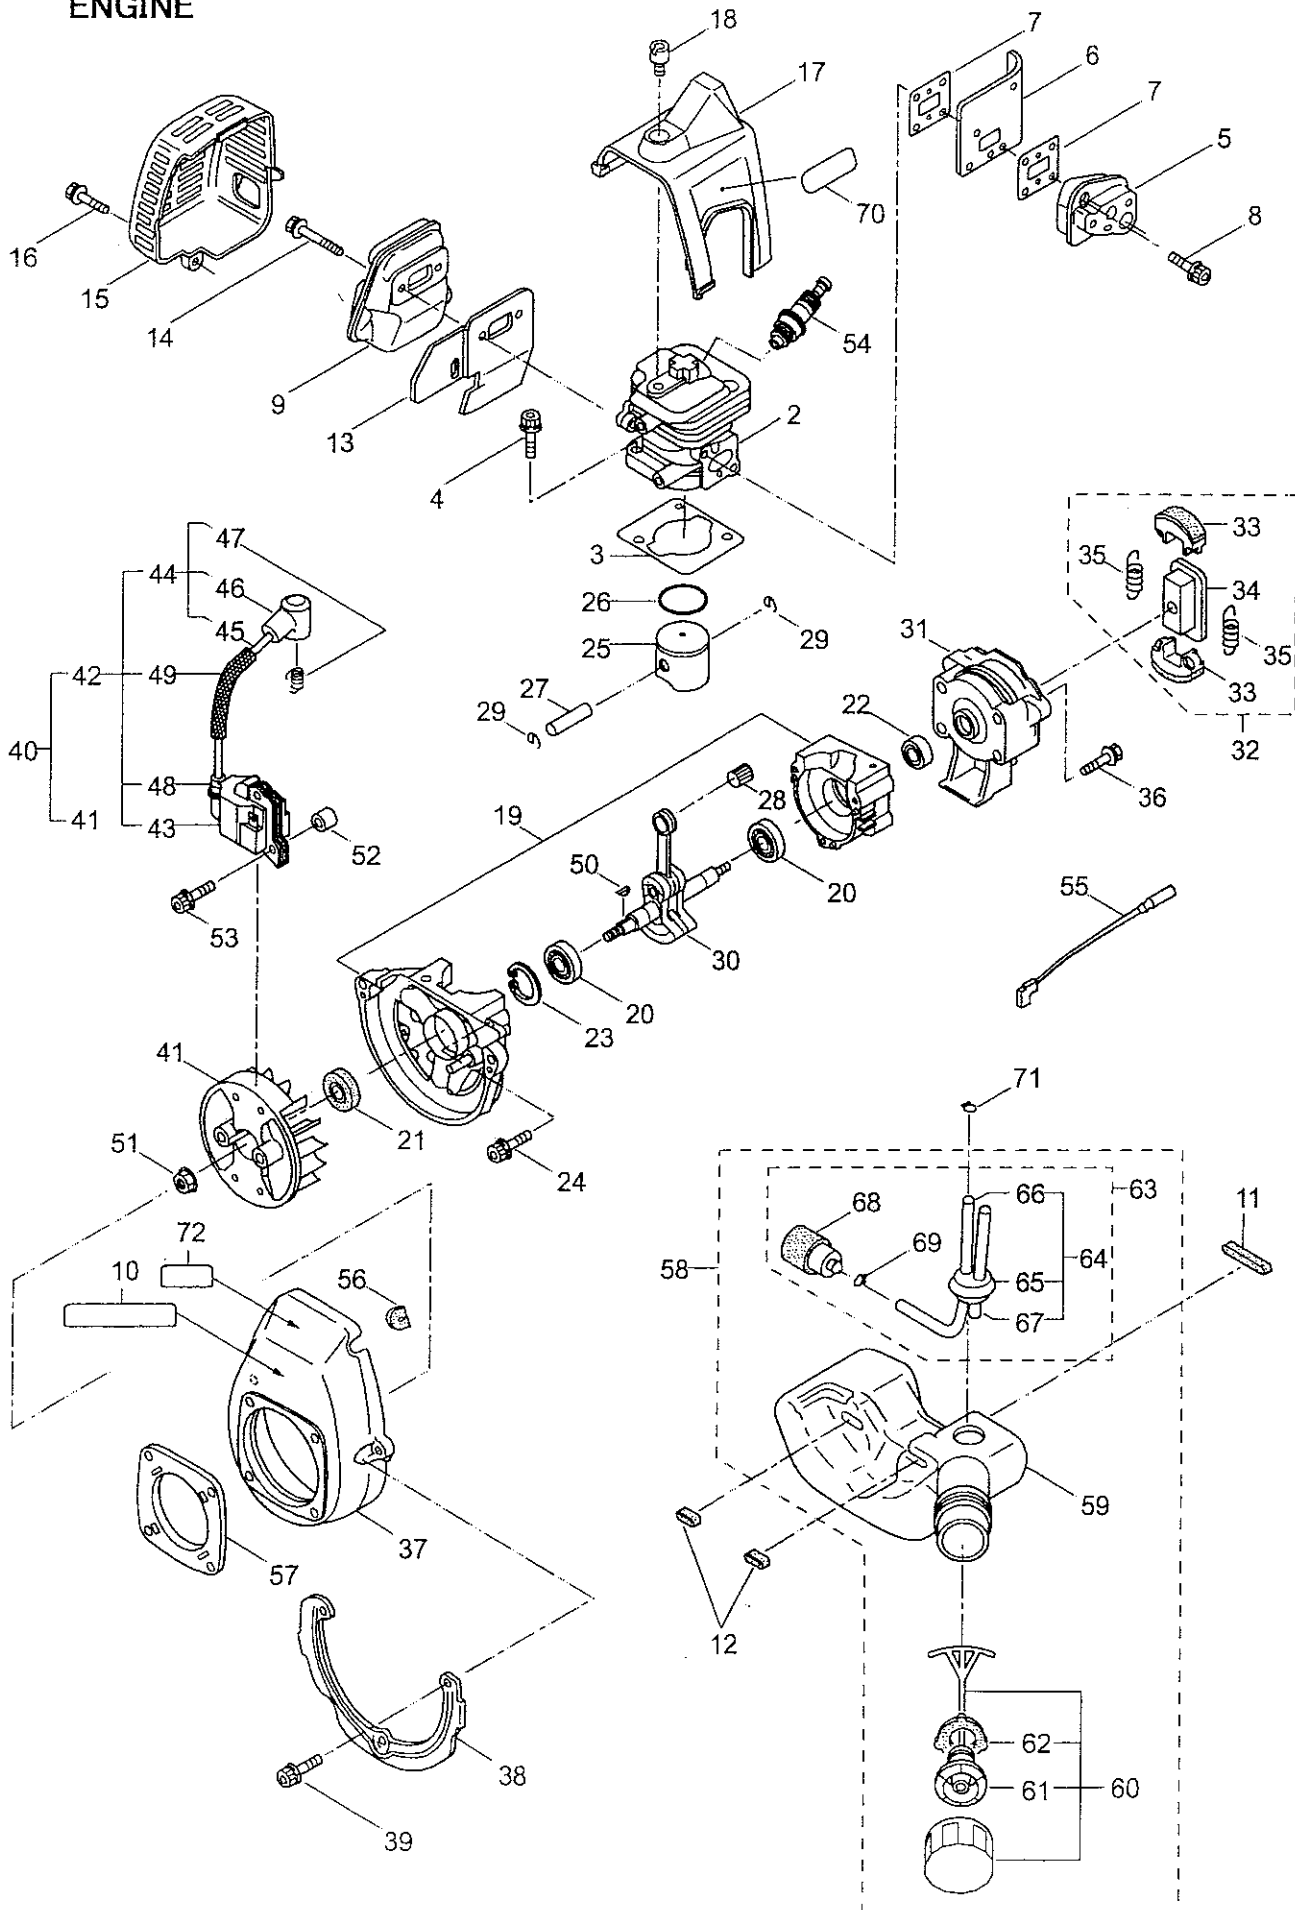

2-HTK-2360MT
ENGINE

Ref.No.	Part No.	Part Name	Q'ty	Remarks
2-46	261074	Plug Boot	1	
2-47	261075	Connector	1	
2-48	261072	Cap	1	
2-49	269418	Insulator	1	
2-50	261076	Woodruff Key	1	3x10
2-51	261077	Nut,Rotor	1	M6
2-52	268380	Spacer	2	
2-53	261256	Cap Screw	2	M4x25
2-54	262483	Spark Plug	1	NGK BPMR6Y
2-55	267093	Wire,Lead	1	
2-56	261202	Grommet	1	
2-57	265081	Plate	1	
2-58	265175	Fuel Tank Ass'y	1	Incl.59-69
2-59	264545	Fuel Tank	1	
2-60	265176	Tank Cap Ass'y	1	Incl.61,62
2-61	269415	Breather Ass'y	1	
2-62	269417	Gasket	1	
2-63	265928	Fuel Pipe Pick-up Ass'y	1	Incl.64-69
2-64	265929	Fuel Pipe Ass'y	1	Incl.65-67
2-65	265869	Grommet	1	
2-66	262649	Fuel Pipe	1	
2-67	263038	Return Pipe	1	3x6x85L
2-68	264653	Filter Ass'y	1	
2-69	261117	Clip	1	
2-70	266957	Label	1	
2-71	261117	Clip	1	
2-72	269960	Label	1	RYOBI