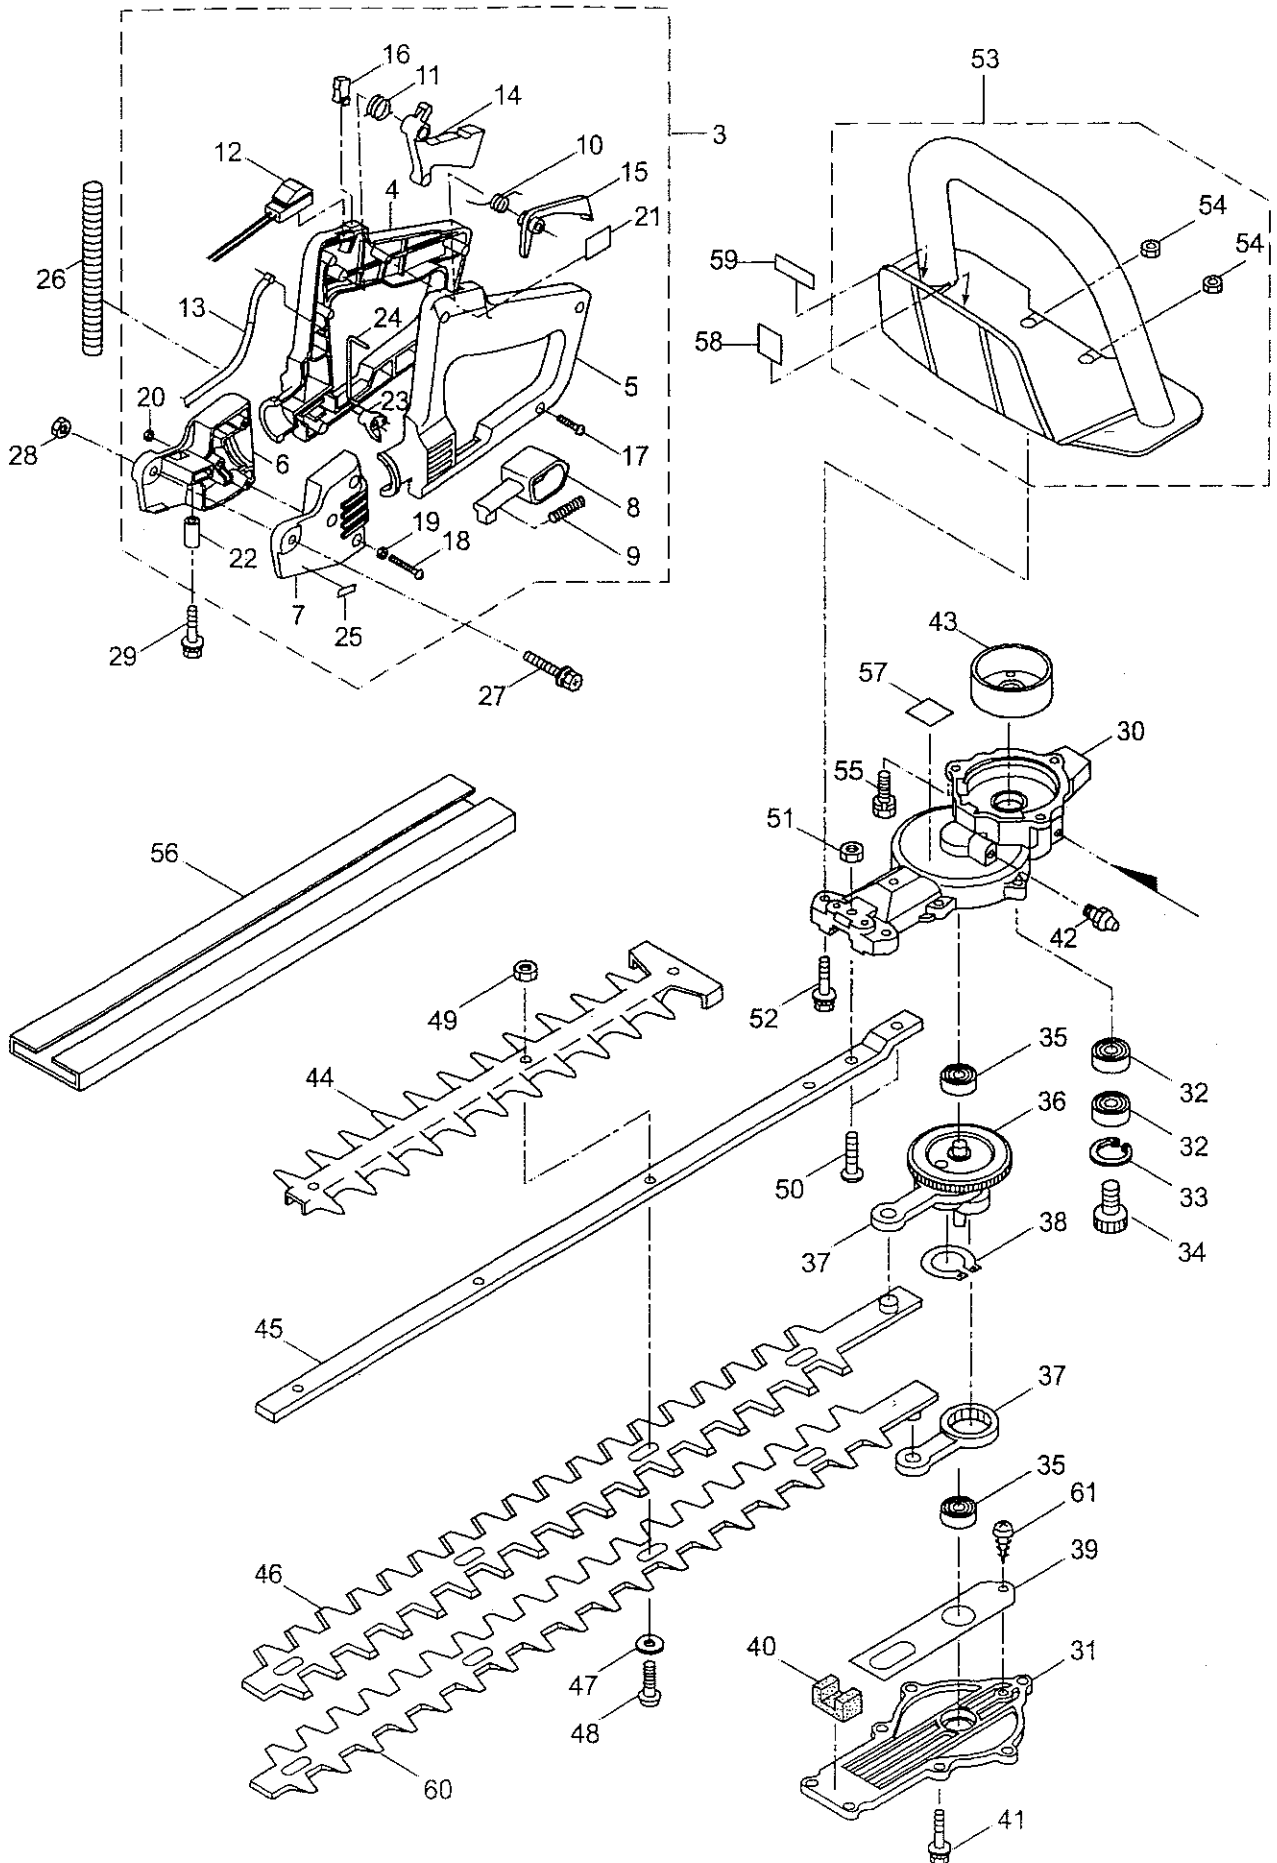

PARTS LIST

HTK-2360MT RYOBI(B&Q)

CONTENTS

1• MAIN BODY	1~ 4
2• ENGINE	5~ 8
3• CARBURETOR, RECOIL STARTER	9~10
4• ACCESSORIES	11

2004.2.

MARUYAMA

P/N.521768

1-HTK-2360MT
MAIN BODY

Ref.No.	Part No.	Part Name	Q'ty	Remarks
1-1	362136	HTK-2360MT	1	RYOBI(B&Q)
1-2	270776	Cutter Ass'y	1	
1-3	270673	Rear Handle Ass'y	1	Incl.4-25
1-4	270468	Rear Handle (R)	1	
1-5	270469	Rear Handle (L)	1	
1-6	270397	Handle Stay (R)	1	
1-7	270398	Handle Stay (L)	1	
1-8	270675	Lock Lever	1	
1-9	270400	Spring	1	
1-10	270401	Spring	1	
1-11	270402	Spring	1	
1-12	270674	Switch	1	
1-13	270476	Cable Comp.	1	
1-14	270676	Lever	1	
1-15	270677	Stop Lever	1	
1-16	270678	Stopper (A)	1	
1-17	270408	Screw	5	
1-18	270409	Screw	3	
1-19	270410	Washer	3	
1-20	997271	Nut	3	M4
1-21	270085	Label	1	
1-22	270424	Spacer	1	
1-23	270686	Lock Lever Stopper	1	
1-24	270474	Rod	1	
1-25	270566	Label	1	
1-26	270449	Tube	1	
1-27	270420	Screw	1	
1-28	997253	Nut	1	M6
1-29	270120	Bolt	1	M6x40
1-30	270548	Upper Case	1	
1-31	270799	Low Case	1	
1-32	580767	Bearing	2	#6001 2RS
1-33	270559	Snap Ring	1	
1-34	270551	Pinion	1	
1-35	270423	Bearing	2	
1-36	270552	Crank Comp.	1	
1-37	270553	Rod	2	
1-38	580777	Snap Ring	1	#26
1-39	270800	Plate	1	
1-40	270567	Felt	1	
1-41	270557	Screw	7	
1-42	991937	Grease Nipple	1	M6
1-43	270021	Drum	1	
1-44	270371	Blade Guard	1	
1-45	270798	Guide Plate	1	

1·HTK-2360MT
MAIN BODY

Ref.No.	Part No.	Part Name	Q'ty	Remarks
1-46	270778	Upper Blade	1	
1-47	991913	Washer	4	
1-48	991914	Screw	4	
1-49	991941	U-Nut	4	M6
1-50	270556	Screw	2	
1-51	270558	Nut	2	
1-52	581910	Bolt	2	M6x40
1-53	270693	Front Handle	1	Incl.54
1-54	991941	U-Nut	2	M6
1-55	270030	Bolt	2	M6x20
1-56	217677	Cover of Blade	1	
1-57	266960	Label	1	
1-58	269426	Label	1	106dB
1-59	280806	Label	1	HTK-2360MT
1-60	270779	Low Blade	1	
1-61	270801	Screw	1	