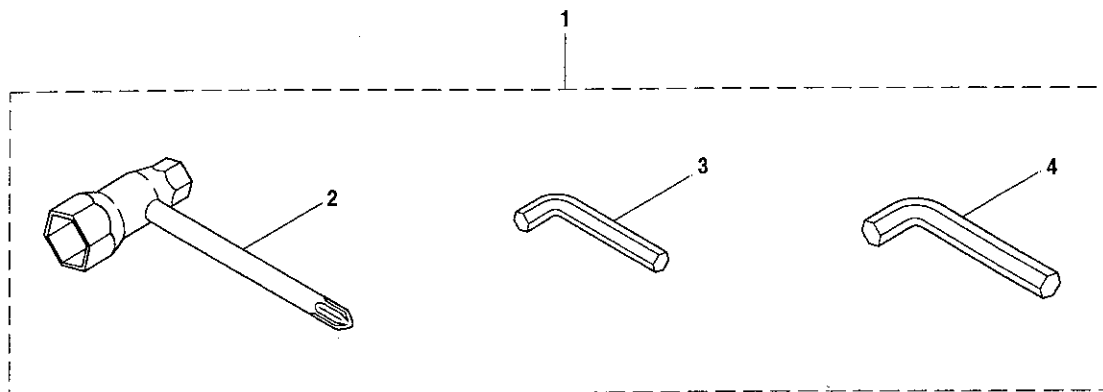

4-HTK-2360MT
ACCESSORIES

Ref.No.	Part No.	Part Name	Q'ty	Remarks
4-1	264606	Tool Set	1	Incl 2-4
4-2	264607	Box Spanner	1	10x19x(+)
4-3	219431	Wrench	1	3mm
4-4	219432	Wrench	1	4mm
4-5	270783	Instruction Manual	1