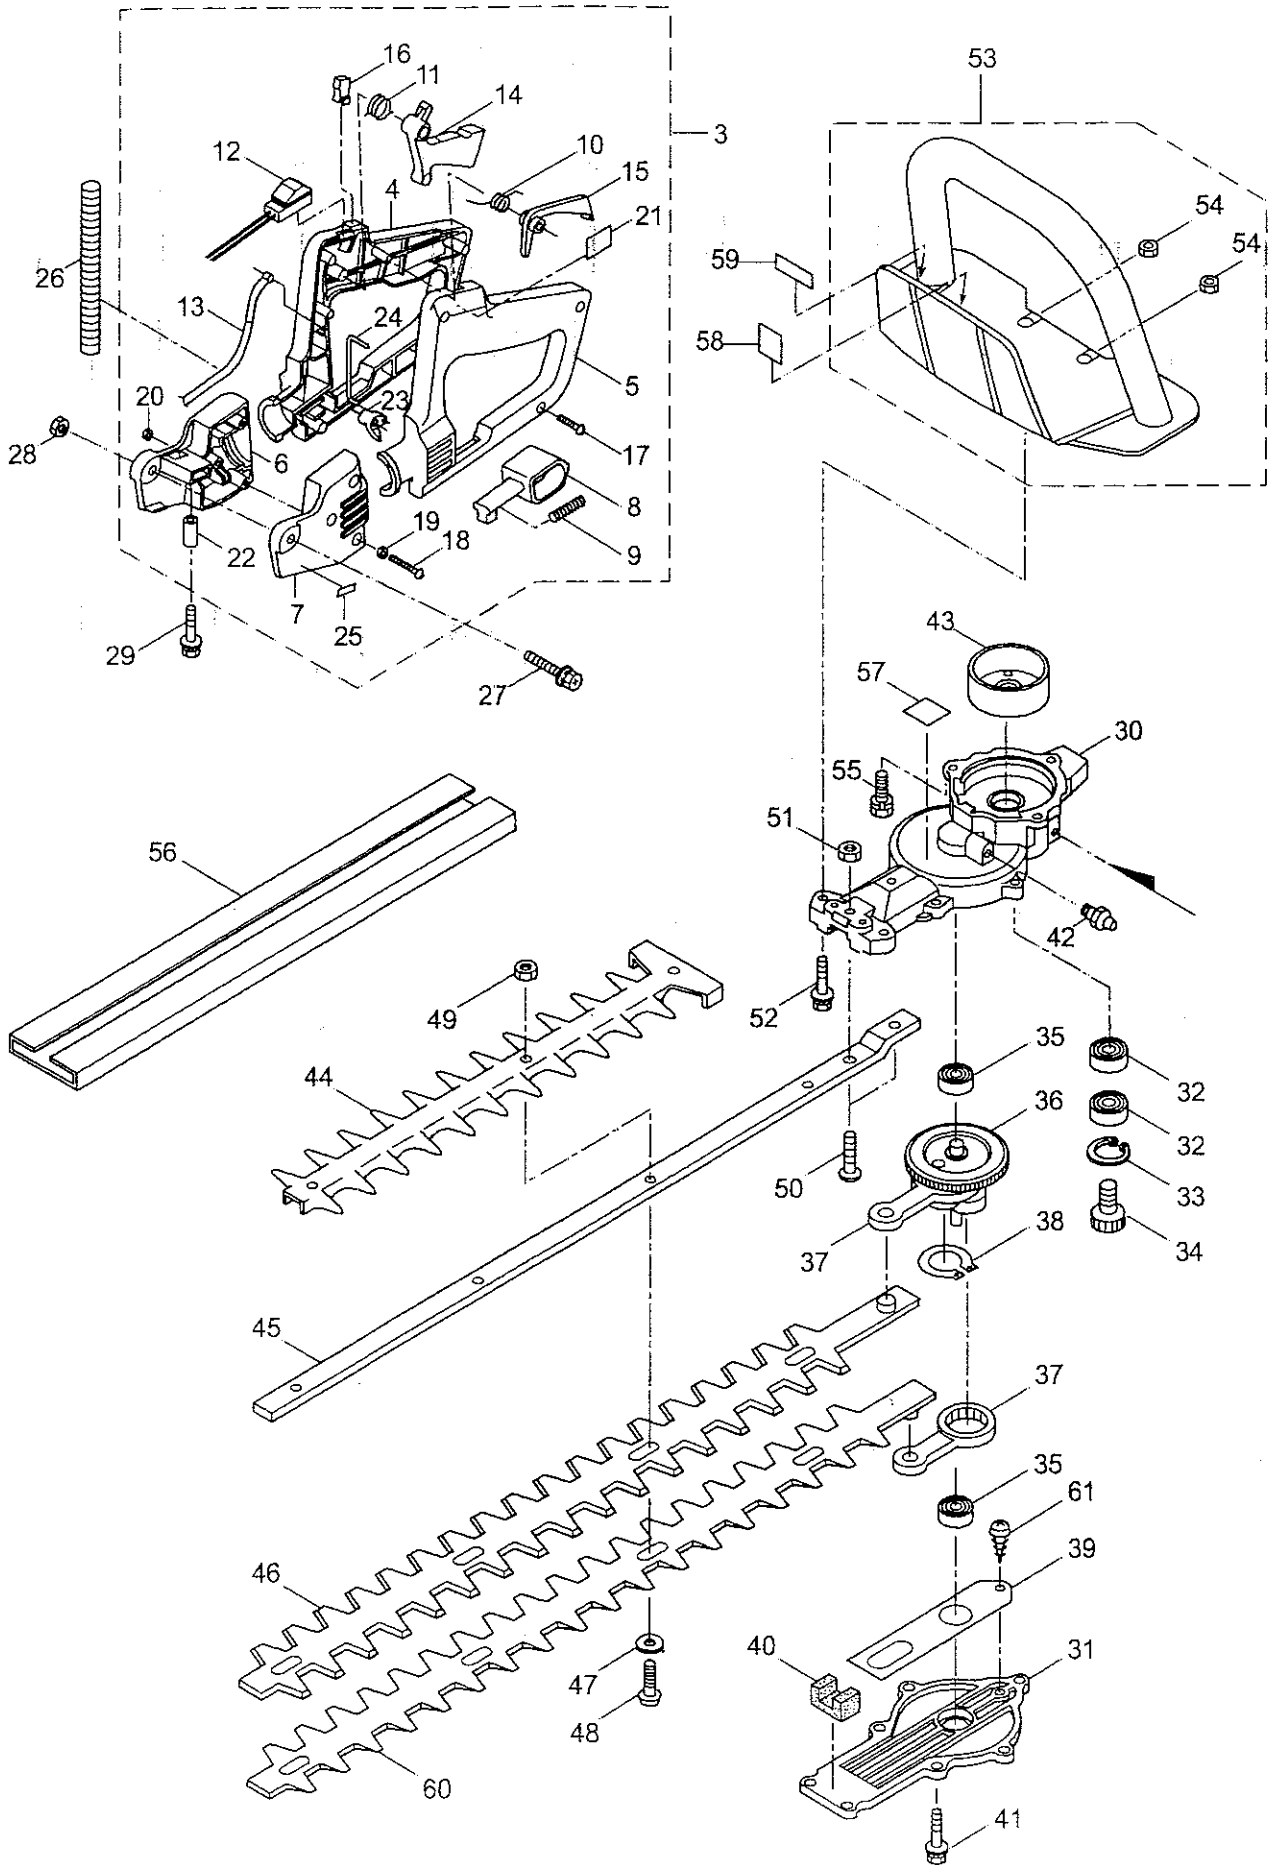

PARTS LIST

HTK-2360MT RYOBI(B&Q)

CONTENTS

1• MAIN BODY	1~ 4
2• ENGINE	5~ 8
3• CARBURETOR, RECOIL STARTER	9~10
4• ACCESSORIES	11

2004.2.

MARUYAMA

P/N.521768

1-HTK-2360MT
MAIN BODY

Ref.No.	Part No.	Part Name	Q'ty	Remarks
1-1	362136	HTK-2360MT	1	RYOBI(B&Q)
1-2	270776	Cutter Ass'y	1	
1-3	270673	Rear Handle Ass'y	1	Incl.4-25
1-4	270468	Rear Handle (R)	1	
1-5	270469	Rear Handle (L)	1	
1-6	270397	Handle Stay (R)	1	
1-7	270398	Handle Stay (L)	1	
1-8	270675	Lock Lever	1	
1-9	270400	Spring	1	
1-10	270401	Spring	1	
1-11	270402	Spring	1	
1-12	270674	Switch	1	
1-13	270476	Cable Comp.	1	
1-14	270676	Lever	1	
1-15	270677	Stop Lever	1	
1-16	270678	Stopper (A)	1	
1-17	270408	Screw	5	
1-18	270409	Screw	3	
1-19	270410	Washer	3	
1-20	997271	Nut	3	M4
1-21	270085	Label	1	
1-22	270424	Spacer	1	
1-23	270686	Lock Lever Stopper	1	
1-24	270474	Rod	1	
1-25	270566	Label	1	
1-26	270449	Tube	1	
1-27	270420	Screw	1	
1-28	997253	Nut	1	M6
1-29	270120	Bolt	1	M6x40
1-30	270548	Upper Case	1	
1-31	270799	Low Case	1	
1-32	580767	Bearing	2	#6001 2RS
1-33	270559	Snap Ring	1	
1-34	270551	Pinion	1	
1-35	270423	Bearing	2	
1-36	270552	Crank Comp.	1	
1-37	270553	Rod	2	
1-38	580777	Snap Ring	1	#26
1-39	270800	Plate	1	
1-40	270567	Felt	1	
1-41	270557	Screw	7	
1-42	991937	Grease Nipple	1	M6
1-43	270021	Drum	1	
1-44	270371	Blade Guard	1	
1-45	270798	Guide Plate	1	

1·HTK-2360MT
MAIN BODY

Ref.No.	Part No.	Part Name	Q'ty	Remarks
1-46	270778	Upper Blade	1	
1-47	991913	Washer	4	
1-48	991914	Screw	4	
1-49	991941	U-Nut	4	M6
1-50	270556	Screw	2	
1-51	270558	Nut	2	
1-52	581910	Bolt	2	M6x40
1-53	270693	Front Handle	1	Incl.54
1-54	991941	U-Nut	2	M6
1-55	270030	Bolt	2	M6x20
1-56	217677	Cover of Blade	1	
1-57	266960	Label	1	
1-58	269426	Label	1	106dB
1-59	280806	Label	1	HTK-2360MT
1-60	270779	Low Blade	1	
1-61	270801	Screw	1	