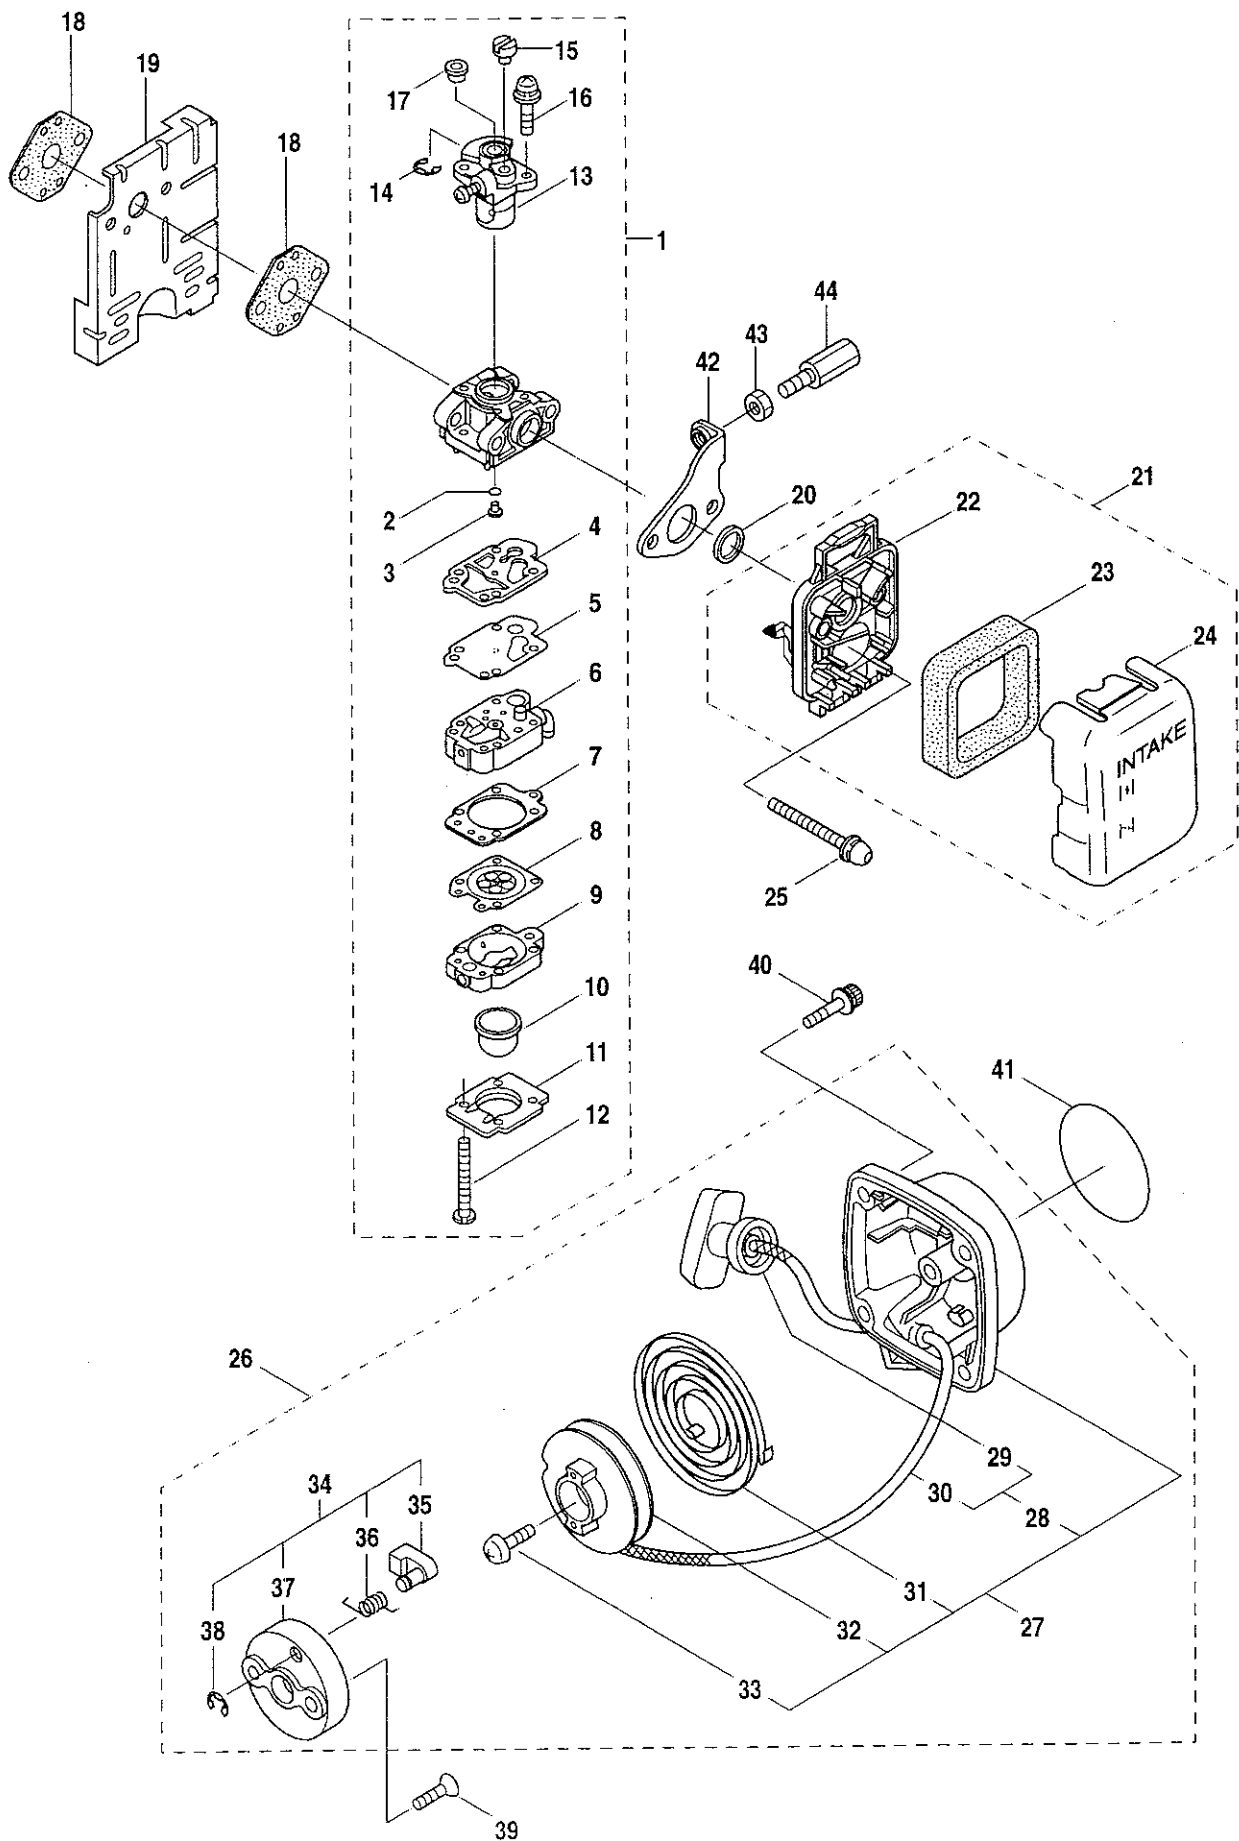

1·HTK-2360MT
MAIN BODY

Ref.No.	Part No.	Part Name	Q'ty	Remarks
1-46	270778	Upper Blade	1	
1-47	991913	Washer	4	
1-48	991914	Screw	4	
1-49	991941	U-Nut	4	M6
1-50	270556	Screw	2	
1-51	270558	Nut	2	
1-52	581910	Bolt	2	M6x40
1-53	270693	Front Handle	1	Incl.54
1-54	991941	U-Nut	2	M6
1-55	270030	Bolt	2	M6x20
1-56	217677	Cover of Blade	1	
1-57	266960	Label	1	
1-58	269426	Label	1	106dB
1-59	280806	Label	1	HTK-2360MT
1-60	270779	Low Blade	1	
1-61	270801	Screw	1	

3-HTK-2360MT
 CARBURETOR, RECOIL STARTER

Ref.No.	Part No.	Part Name	Q'ty	Remarks
3-1	268522	Carburetor Ass'y	1	Incl.2-17
3-2	261871	O-Ring	1	
3-3	262121	Main Jet	1	#41
3-4	262995	Gasket	1	
3-5	262994	Diaphragm,Fuel Pump	1	
3-6	264155	Pump Body	1	
3-7	262993	Gasket	1	
3-8	261873	Diaphragm,Metering	1	
3-9	262991	Purge Body	1	
3-10	261874	Primer Bulb	1	
3-11	262992	Cover Plate	1	
3-12	262996	Screw	4	
3-13	264681	Throttle Valve Ass'y	1	
3-14	261876	E-Ring	1	
3-15	261658	Swivel	1	
3-16	264682	Screw	2	
3-17	261652	Plug	1	
3-18	261864	Gasket	2	
3-19	265973	Baffle Plate	1	
3-20	268963	Gasket	1	19.4x14.8xt3 5
3-21	269956	Cleaner Ass'y	1	Incl.22-24
3-22	269957	Case Ass'y	1	
3-23	264695	Filter	1	
3-24	264709	Cover	1	
3-25	264016	Cap Screw	2	M5x60
3-26	269952	Recoil Starter Ass'y	1	Incl.27-38
3-27	269953	Recoil Ass'y	1	Incl.28-33
3-28	269954	Rope Ass'y	1	Incl.29,30
3-29	269938	Starter Grip	1	
3-30	261627	Starter Rope	1	
3-31	261622	Spiral Spring	1	
3-32	261621	Pulley	1	
3-33	262922	Screw	1	
3-34	264085	Starter Pawl Ass'y	1	Incl.35-38
3-35	261630	Pawl	1	
3-36	261631	Return Spring	1	
3-37	264086	Pawl Case	1	
3-38	020299	E-Ring	1	#4
3-39	264535	Screw	2	M6x20
3-40	264807	Cap Screw	4	M5x16
3-41	280251	Label	1	RYOBI
3-42	268535	Stay	1	
3-43	261878	Nut	1	
3-44	265410	Adapter	1	